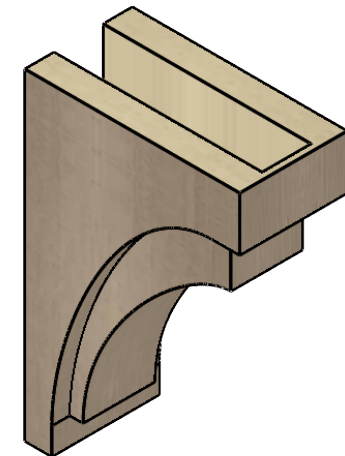

# ITEM NUMBER: CORU06X12X18RIVRCPR

6"W X 12"D X 18"H SERIES 2 CLASSIC RIVERA ROUGH CEDAR TIMBERTHANE  
FAUX WOOD CORBEL, PRIMED

**SIDE PROFILE**

**FRONT PROFILE**

**ISOMETRIC**

EKENA MILLWORK  
2300 WEST MAIN ST.  
CLARKSVILLE, TX 75426  
TOLL FREE: 866-607-0453  
WWW.EKENAMILLWORK.COM

NOTES

1. INSTALLATION TO BE COMPLETED IN ACCORDANCE WITH MANUFACTURER'S SPECIFICATIONS.
2. DRAWING MAY NOT BE TO SCALE
3. THIS DRAWING IS INTENDED FOR DESIGN AND PLANNING PURPOSES ONLY.
4. ALL INFORMATION CONTAINED HEREIN WAS CURRENT AT THE TIME OF DEVELOPMENT BUT MUST BE REVIEWED AND APPROVED BY THE PRODUCT MANUFACTURER TO BE CONSIDERED ACCURATE.
5. TIMBERTHANE ARCHITECTURAL PRODUCTS ARE MADE FROM HIGH DENSITY URETHANE AND COME FACTORY PRIMED