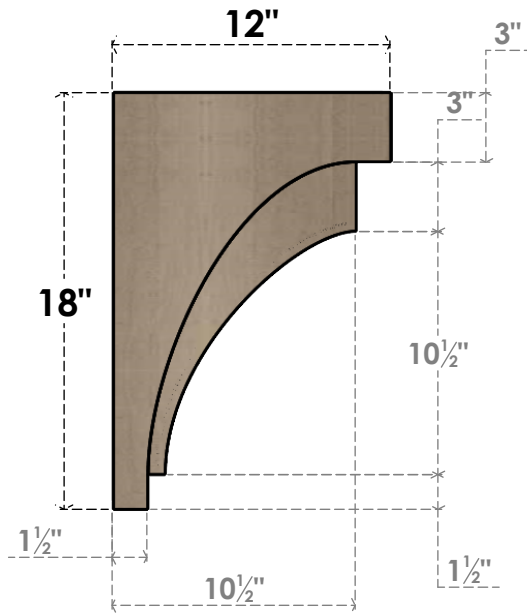

# ITEM NUMBER: CORU06X12X18RIVRCPR

6"W X 12"D X 18"H SERIES 2 CLASSIC RIVERA ROUGH CEDAR TIMBERTHANE  
FAUX WOOD CORBEL, PRIMED

**SIDE PROFILE**

**FRONT PROFILE**

**ISOMETRIC**

EKENA MILLWORK  
2300 WEST MAIN ST.  
CLARKSVILLE, TX 75426  
TOLL FREE: 866-607-0453  
WWW.EKENAMILLWORK.COM

NOTES

1. INSTALLATION TO BE COMPLETED IN ACCORDANCE WITH MANUFACTURER'S SPECIFICATIONS.
2. DRAWING MAY NOT BE TO SCALE
3. THIS DRAWING IS INTENDED FOR DESIGN AND PLANNING PURPOSES ONLY.
4. ALL INFORMATION CONTAINED HEREIN WAS CURRENT AT THE TIME OF DEVELOPMENT BUT MUST BE REVIEWED AND APPROVED BY THE PRODUCT MANUFACTURER TO BE CONSIDERED ACCURATE.
5. TIMBERTHANE ARCHITECTURAL PRODUCTS ARE MADE FROM HIGH DENSITY URETHANE AND COME FACTORY PRIMED