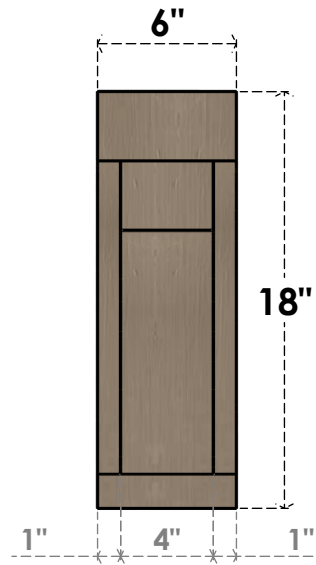

# ITEM NUMBER: CORU06X12X18RIVRCPR

6"W X 12"D X 18"H SERIES 2 CLASSIC RIVERA ROUGH CEDAR TIMBERTHANE  
FAUX WOOD CORBEL, PRIMED

**SIDE PROFILE**

**FRONT PROFILE**

**ISOMETRIC**

EKENA MILLWORK  
2300 WEST MAIN ST.  
CLARKSVILLE, TX 75426  
TOLL FREE: 866-607-0453  
WWW.EKENAMILLWORK.COM

NOTES

1. INSTALLATION TO BE COMPLETED IN ACCORDANCE WITH MANUFACTURER'S SPECIFICATIONS.
2. DRAWING MAY NOT BE TO SCALE
3. THIS DRAWING IS INTENDED FOR DESIGN AND PLANNING PURPOSES ONLY.
4. ALL INFORMATION CONTAINED HEREIN WAS CURRENT AT THE TIME OF DEVELOPMENT BUT MUST BE REVIEWED AND APPROVED BY THE PRODUCT MANUFACTURER TO BE CONSIDERED ACCURATE.
5. TIMBERTHANE ARCHITECTURAL PRODUCTS ARE MADE FROM HIGH DENSITY URETHANE AND COME FACTORY PRIMED